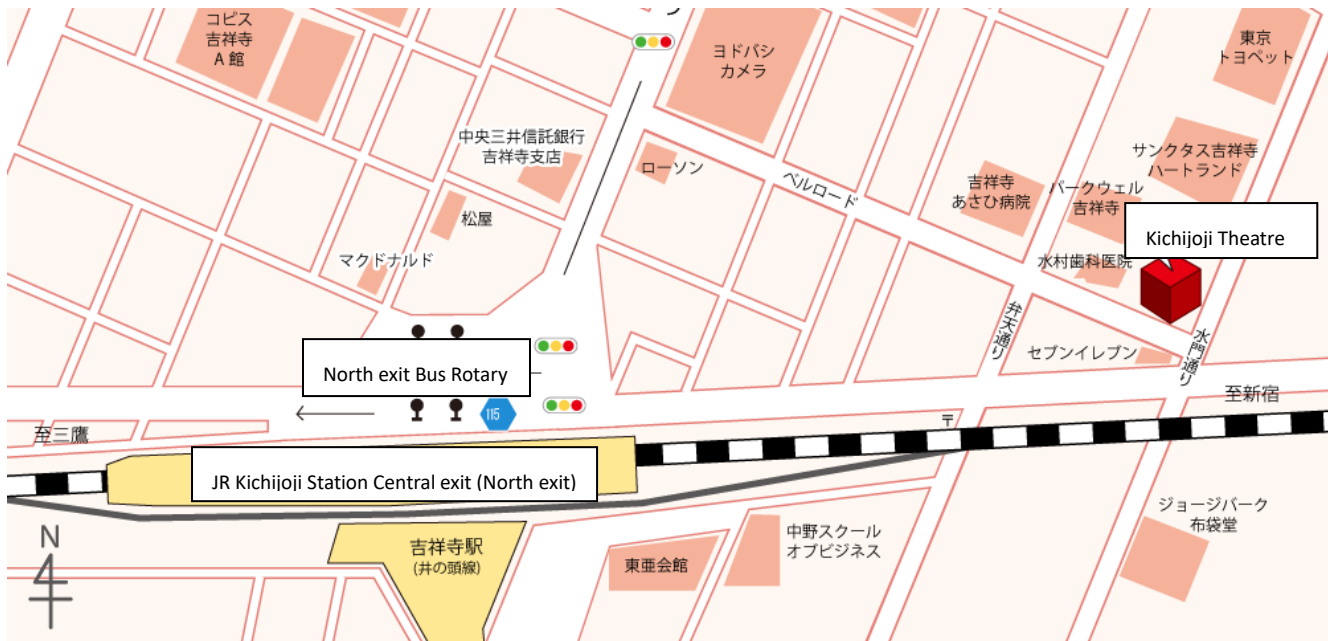

Access to Kichijoji Theatre:

It is a 5 minute walk from JR Kichijoji station's North exit.

1-33-22 Kichijoji Honcho, Musashino-shi, Tokyo, 180-0004 Tel: 0422-22-0911

Website: <http://www.musashino-culture.or.jp/k_theatre/>

Suzuki Company of Toga:

Toga Office: Kamimomose, Toga-mura, Nanto-shi, Toyama, 939-2513 Tel: 0763-68-2356

Tokyo Office: 2-15-24-201 Takanawa, Minato-ku, Tokyo, 108-0074 Tel: 03-3445-8013 Fax: 03-3445-8012

E-mail info@scot-suzukicompany.com

Website www.scot-suzukicompany.com